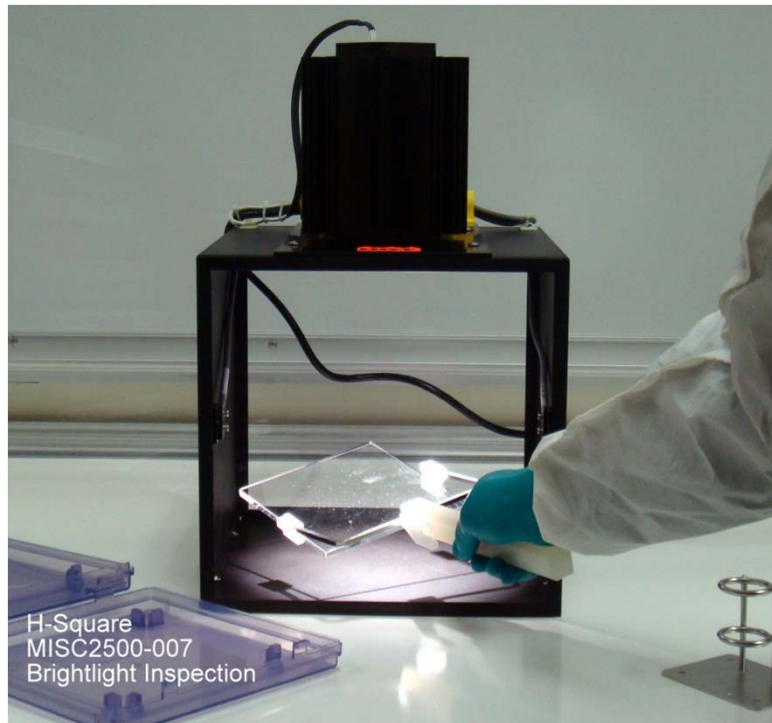

## Bright Light Inspection Boxes

**MISC2500-007**

MISC2500-018 220V

12" x 12" x 12" opening

Auto-motion detection on/off light  
250 Watt bright white Halogen bulb

**MISC2500-015**

MISC2500-016 220V

24" x 24" x 24" opening

Auto-motion detection on/off light  
250 Watt bright white Halogen bulb