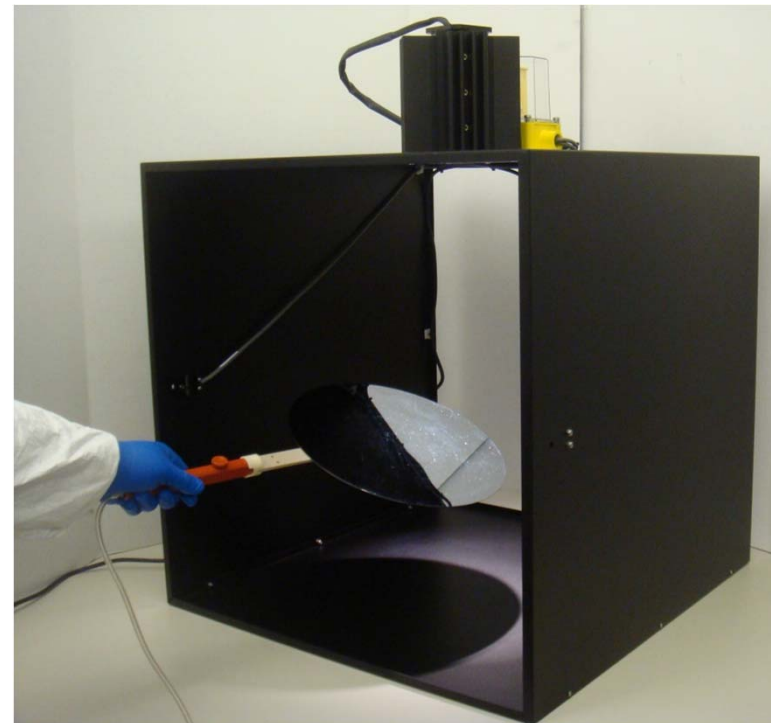

## Bright Light Inspection Boxes

**MISC2500-007**

MISC2500-018 220V

12" x 12" x 12" opening

Auto-motion detection on/off light  
250 Watt bright white Halogen bulb

**MISC2500-015**

MISC2500-016 220V

24" x 24" x 24" opening

Auto-motion detection on/off light  
250 Watt bright white Halogen bulb