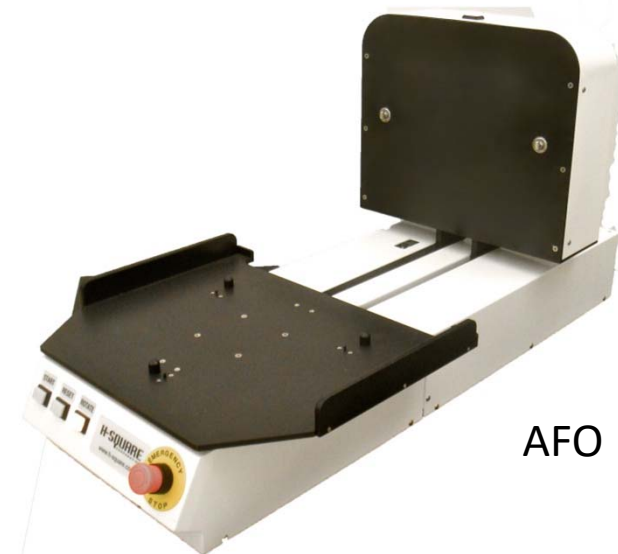

300mm FOUP door opener

open/close FOUPs fast and clean.
Features rotating base

keep your FOUP door clean,
ergonomic open and tri-pod
door holder

FOMH

AFO

H-SQUARE
CORPORATION™

www.h-square.com