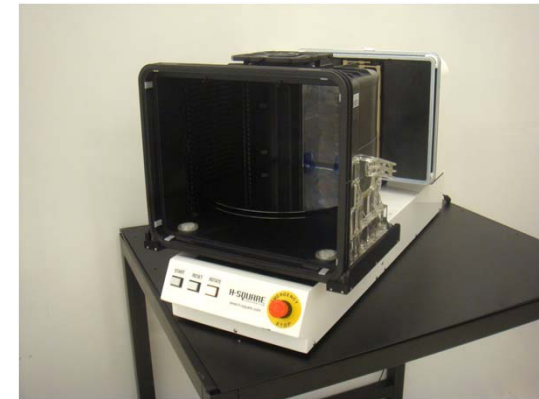

300mm FOUP door opener

open/close FOUPs fast and clean.
Features rotating base

keep your FOUP door clean,
ergonomic open and tri-pod
door holder

FOMH

AFO

H-SQUARE
CORPORATION™

www.h-square.com